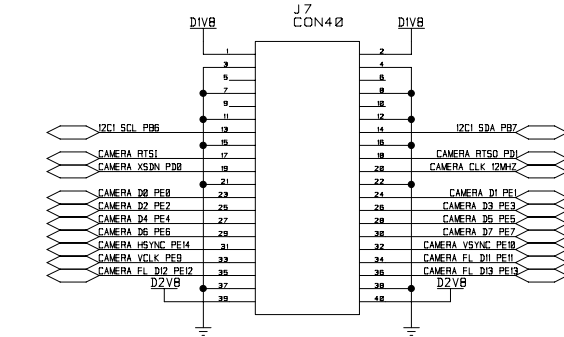

BASE BOARD CONNECTORS

CAMERA OSCILLATOR

MOTOR & PIR CONNECTORS

CAMERA BOARD CONNECTORS

POWER 2V8 & 1V8

STEVAL-IFV002V1