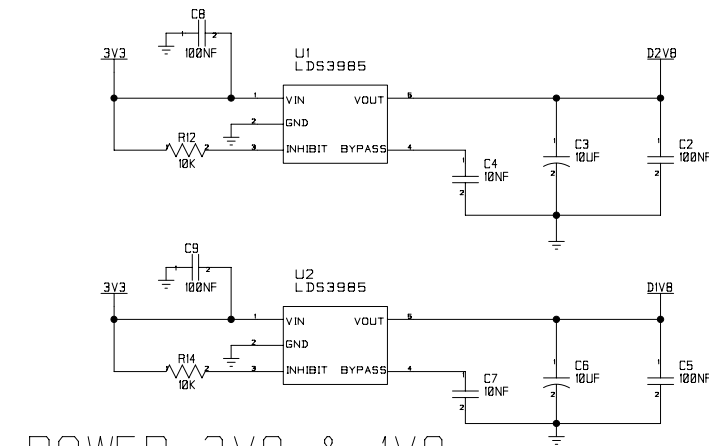

BASE BOARD CONNECTORS

CAMERA OSCILLATOR

MOTOR & PIR CONNECTORS

CAMERA BOARD CONNECTORS

POWER 2V8 & 1V8

STEVAL-IFV002V1