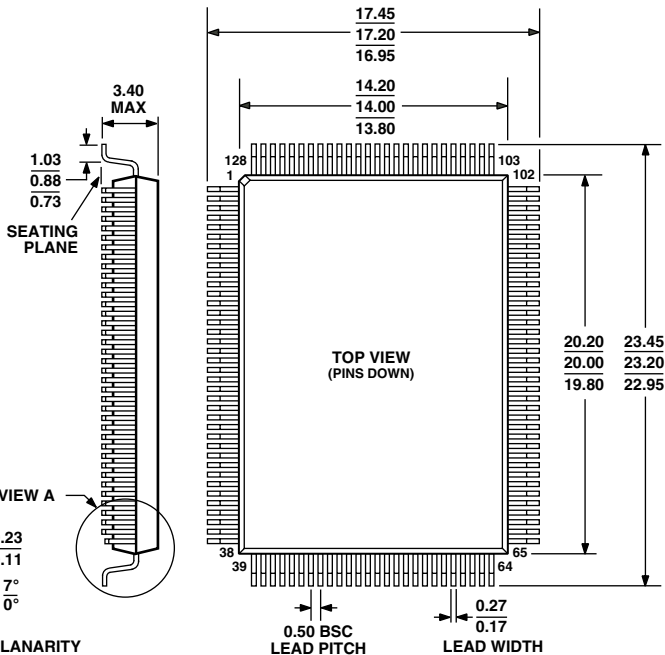

**128-Lead Metric Quad Flat Package [MQFP]
(S-128-1)**

Dimensions shown in millimeters.

**VIEW A
ROTATED 90° CCW**