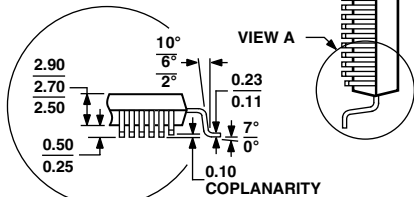

**128-Lead Metric Quad Flat Package [MQFP]
(S-128-1)**

Dimensions shown in millimeters.

**VIEW A
ROTATED 90° CCW**