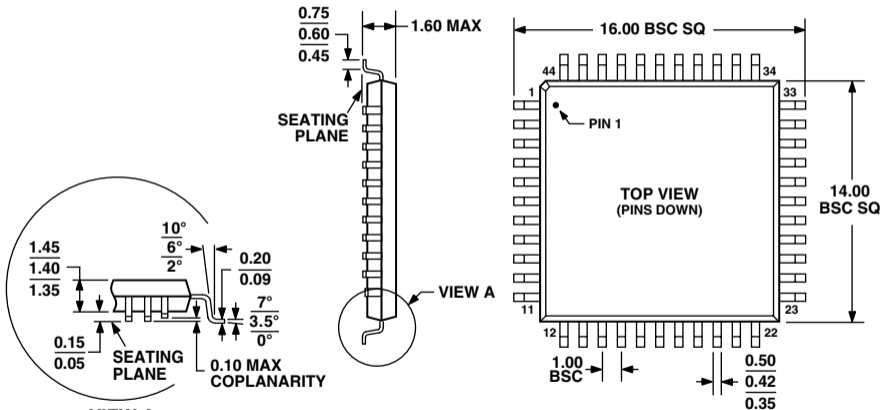

**44-Lead Low Profile Quad Flat Package [LQFP]  
(ST-44-2)**

Dimensions shown in millimeters

**VIEW A  
ROTATED 90° CCW**