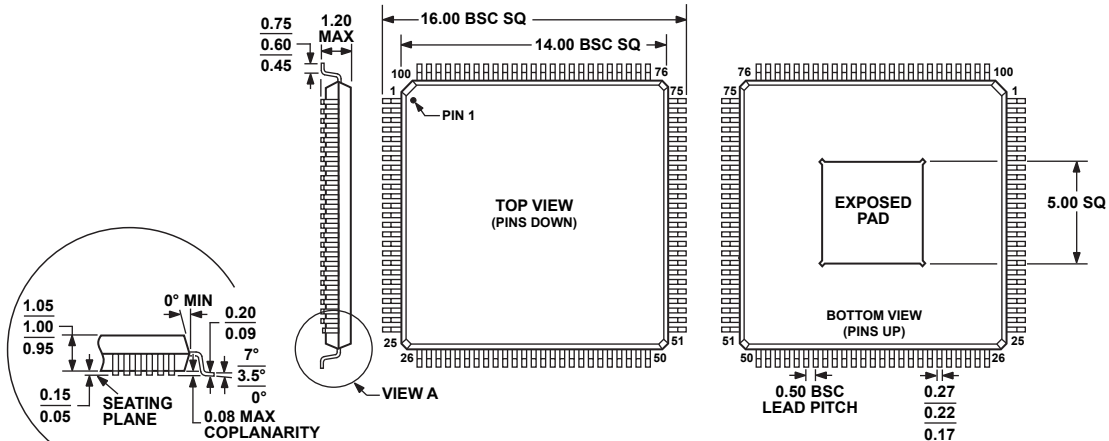

**100-Lead Thin Quad Flat Package, Exposed Pad [TQFP_EP]
(SV-100-4)**

Dimensions shown in millimeters

VIEW A
ROTATED 90° CCW